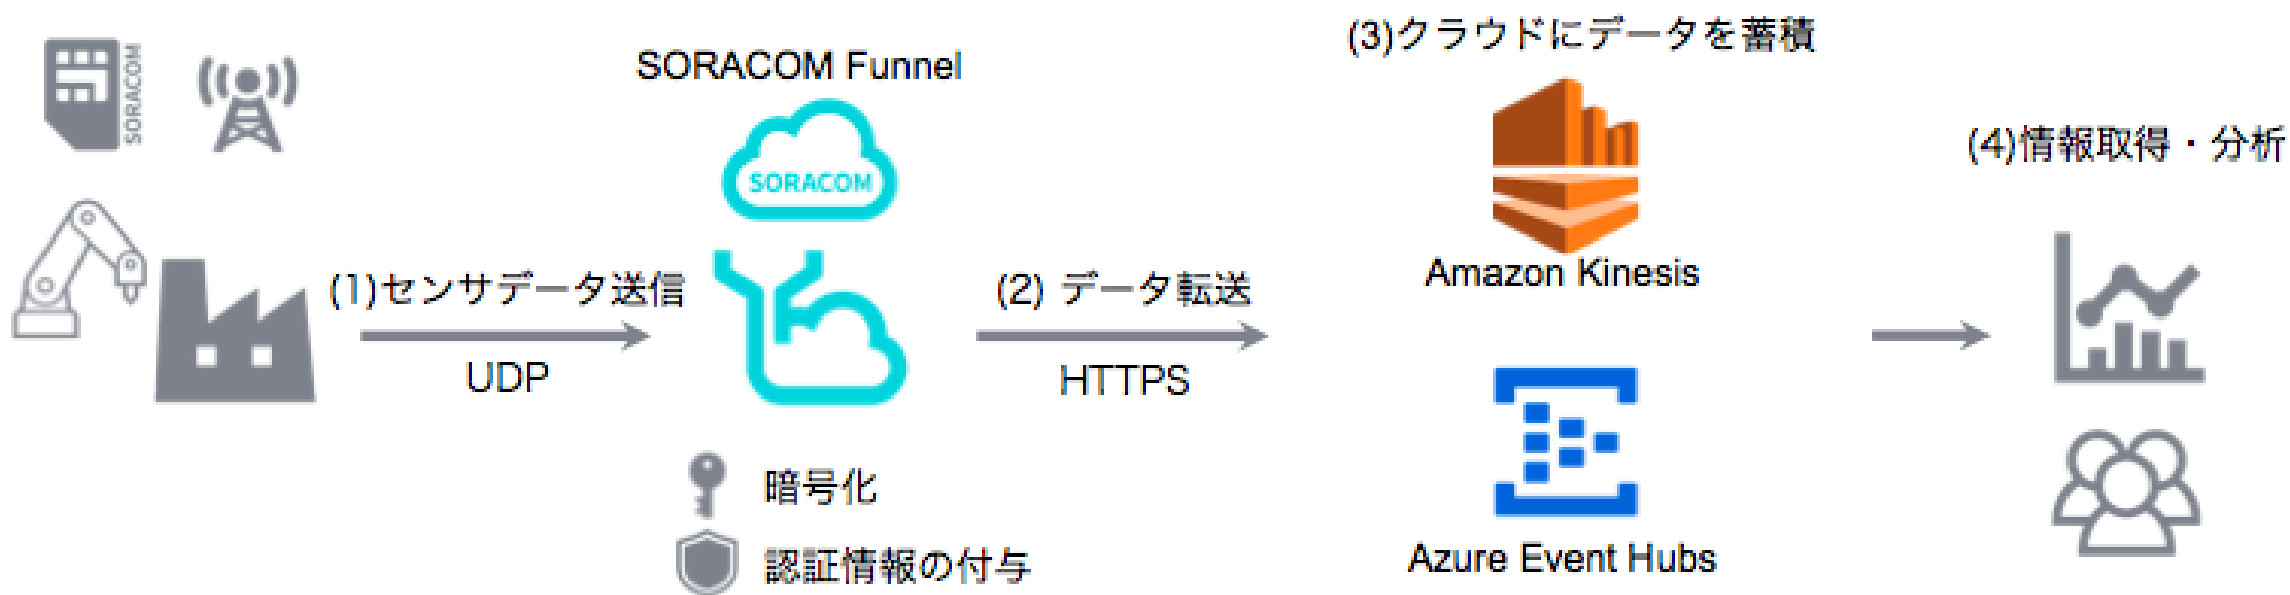

the New Technologies

AFACT TMC

12 September 2017

Chinese Taipei

IoT Network Solution

- SIM Network -

Network for IOT

LPWA(Low Power Wide Area)

Block Chain

- Dispersed Ledger Technology -

Block Chain Technology

USE CASE: Electronic Contract

USE CASE: Bank Loan

USE CASE: My Portal

USE CASE: Temporary Baby Sitter