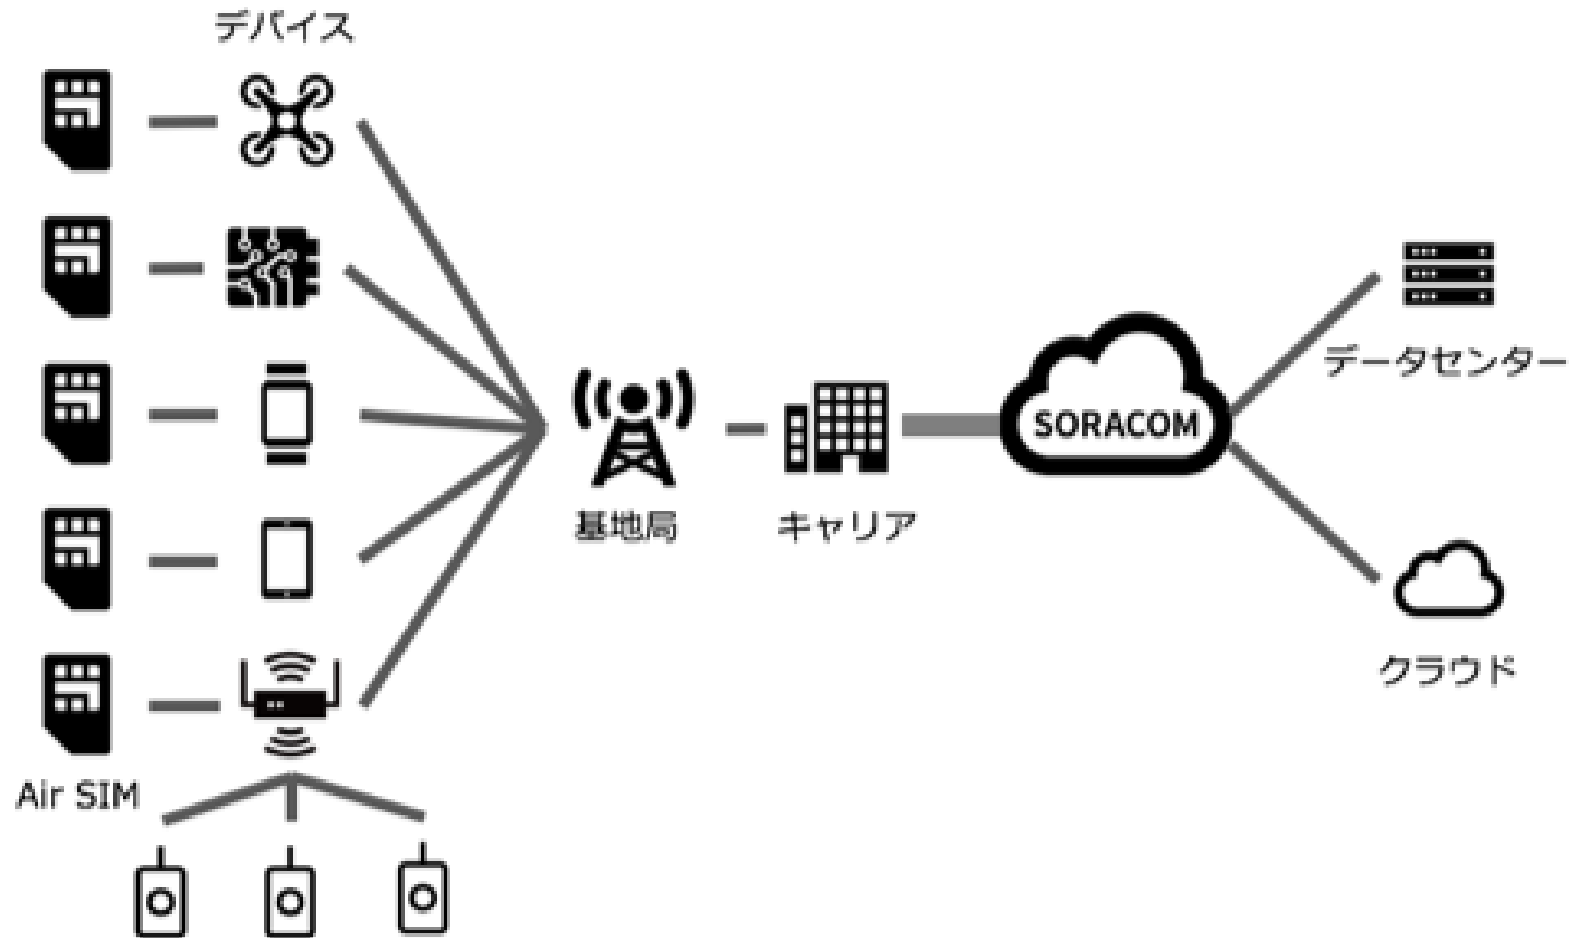

the New Technologies

AFACT TMC

12 September 2017

Chinese Taipei

IoT Network Solution

- SIM Network -

Network for IOT

LPWA(Low Power Wide Area)

Block Chain

- Dispersed Ledger Technology -

Block Chain Technology

USE CASE: Electronic Contract

USE CASE: Bank Loan

USE CASE: My Portal

USE CASE: Temporary Baby Sitter